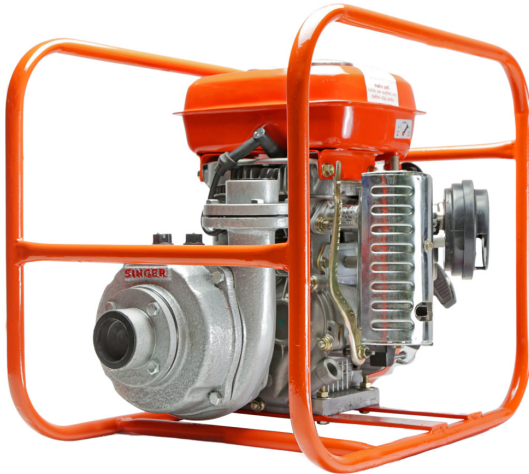

SINGER®

Singer Agro Pump - 210Ft, 1.50" X 1.25", 4.0HP

Model No: WP-DI-SG-S

Price:

Rs. 119,999

Warranty:

1 Years(s) manufacturer warranty.
1 Year Manufacturer Warranty.

Delivery:

Specifications:

- Type: Agro Pumps
- Motor (HP): 4
- Total Head: 210 ft
- Suction Lift: 25 ft
- Pipe Dimension: 1.50" X 1.25"
- Capacity (gln/h): 3250
- Engine: Greaves
- Other Information: Kerosene

Date: 2023-09-25 12:24