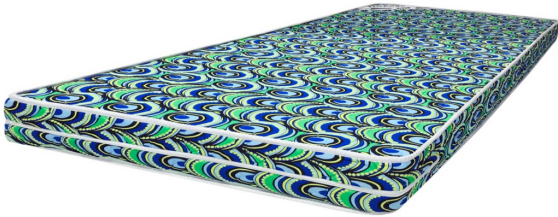

Cool Foam Mattress 75x48x4 (WFL-CF-75X48X4-SS)

Model No: WFL-CF-75X48X4-SS

Price:

Rs. 23,599

Warranty:

7 Years(s) manufacturer warranty.

7 Years Warranty

Delivery: