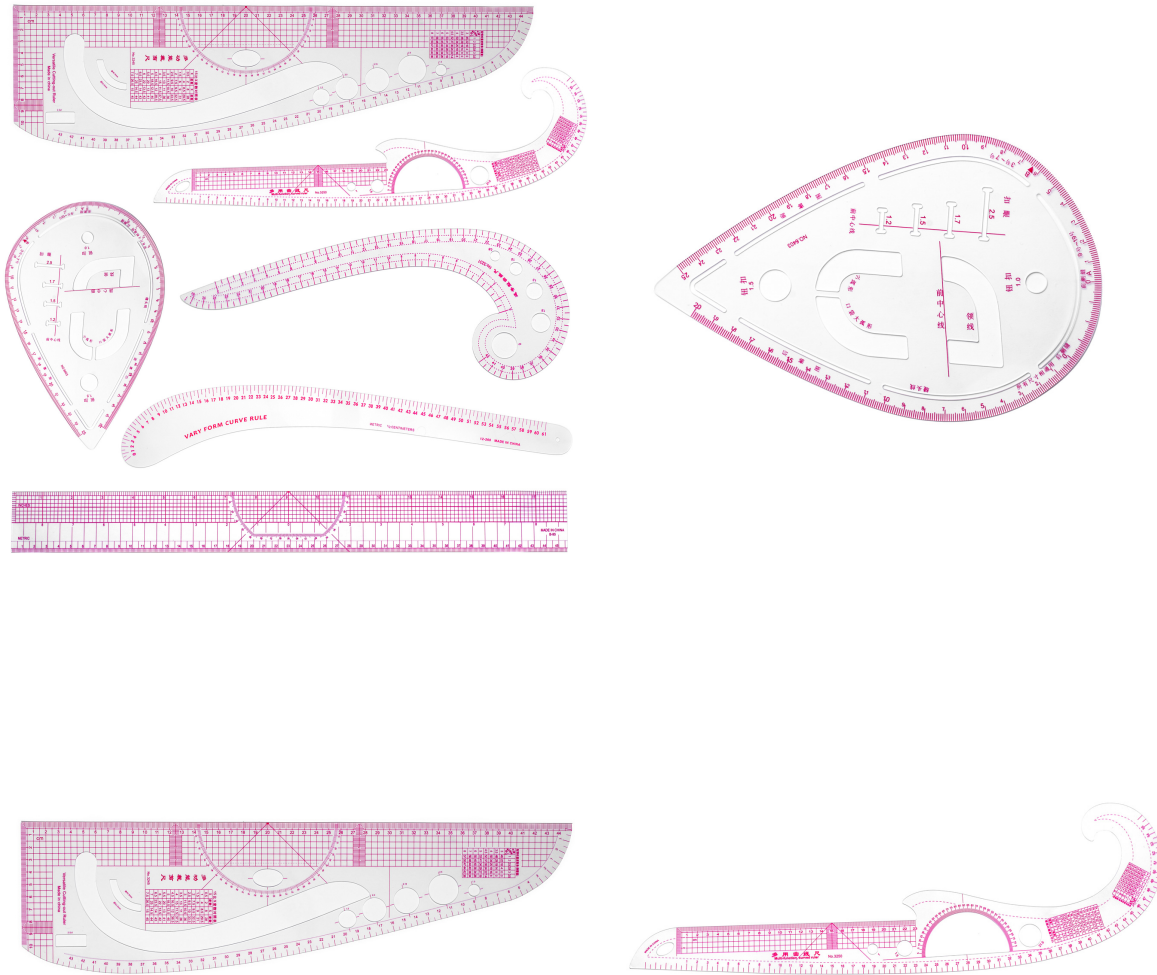

SINGER®

Singer Tailor Ruler Set For Pattern Making - 6 Types (TAILOR-RULER-PACK)

Model No: TAILOR-RULER-PACK

Price:

Rs. 1,800

Warranty:

0 (s) manufacturer warranty.
No Warranty

Delivery: