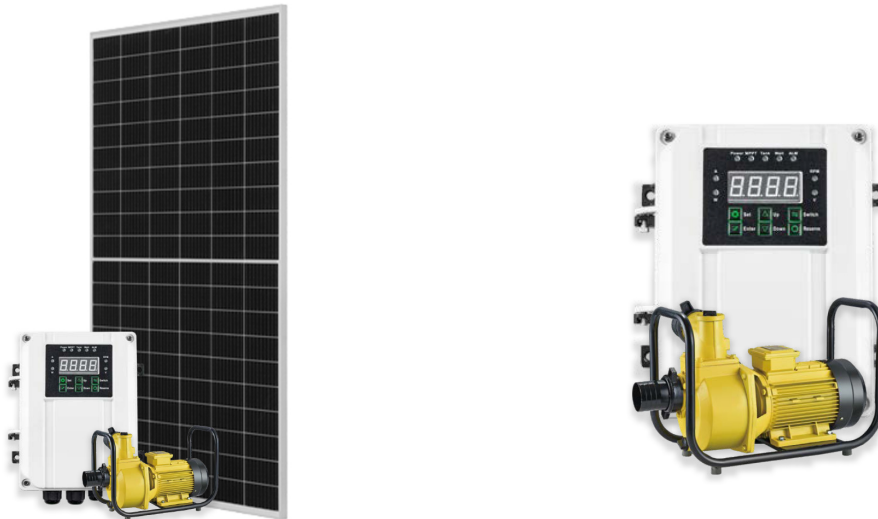

SINGER®

Singer Irrigation Solar Water Pump 2HP, 22m, 2", 18000LPH (SWP-PZSU18-22-192-1500)

Model No: SWP-PZSU18-22-192-1500

Price:

Rs. 341,000

Warranty:

1 Years(s) manufacturer warranty.
25 Years For Solar Panels And 1 Year For Water Pump & Controller

Specifications:

- :Type: Irrigation Solar Powered Water Pump
- :Motor (HP): 2 HP
- :Total Head: 70 Ft
- :Suction Lift: 25 Ft
- :Pipe Dimension: 2"
- :Capacity (gln/h): 4750
- :Power (W): 1500 W
- :Power Source: Solar power
- :Power Requirements (Voltage/Frequency): 192
- Solor>Type: Panel
- Solor:Phase: Single
- Solor:System Capacity: 2560 W
- Solor:Number Of Panels: 4
- Solor:Capacity Per Panel: 640 Wp
- Solor:Protections: DC SPD
- Solor:Dimensions: Per Panel 2465*1134*35
- Solor:Weight: Per Panel 34.6kg