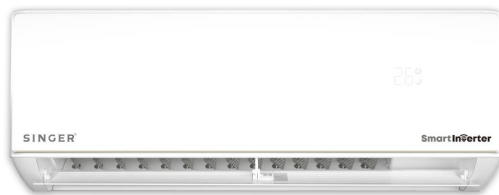

SINGER®

Singer Air Conditioner - Smart Inverter WIFI 24000 BTU (SASI24INPRO)

Model No: SASI24INPRO

24000 BTU

Price:

Rs. 354,999

Warranty:

1 Year(s) manufacturer warranty.

Specifications:

- Type: Wall Mounted - Inverter
- Refrigerant: R32
- Condenser: Innersgroove tube and Louver Fin
- Compressor - Brand: Rotary - SANYO
- Rated Power Supply (Volts/Hz/Phase): 220-240V, 1Ph, 50Hz
- Rated Cooling Capacity (BTU/Hr): 24000 BTU
- Rated Cooling Capacity (W): 2345W
- Maximum Power Input (W): 2650W
- Rated EER: 3.21 (W/W)
- Current Rated (Cooling) (Amps): 10.5
- Fan Speed: Indoor fan speed H/M/L - 1300/1130/1060/990/920/850/750 RPM
- Sound / Noise Level (ODU): 55
- Sound Level (IDU) (Cooling / Heating): 47/42/38 (H/M/L)
- Refrigerant Pipe Diameter: Liquid line: 12.7(1/2") mm, Gas line: 15.8(1/2") mm
- Display: LED Display
- On/Off Timer: YES
- Auto Restart: YES
- Sleep Mode: YES
- Turbo: YES
- Swing: YES
- Power Save Modes: YES
- Remote Control: YES
- Dimension (IDU) (W X H X D): 1097×332×222 mm (WxDxH)
- Dimension (ODU) (W X H X D): 863×349×602 mm (WxDxH)
- Net Weight (IDU): 14kg
- Net Weight (ODU): 29kg
- Other Information / Features: Gentle Cool Wind Technology - designed with specially engineered Gentle Cool Wind Blades (reduce direct airflow from the indoor blower fan, providing a sensation of "cooling without wind"), Turbo Cooling - 100Hz High Frequency Starting Rapid Cooling up to 30? *Air Volume Increased by 20% Noise Reduced by 1-2