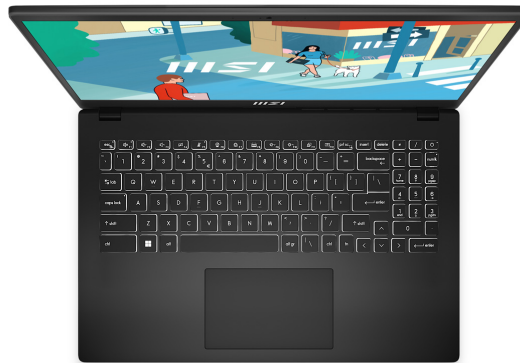

MSI Modern 15 B13M - i7 13th Gen, 16GB RAM, 512GB Storage (Black)

Model No: MSI-MOD15-B13M-I7-BLK

Price:

Rs. 294,999

Warranty:

2 Years(s) manufacturer warranty.

2 Year Warranty (System) 1 Year Warranty (Battery + Adapter)