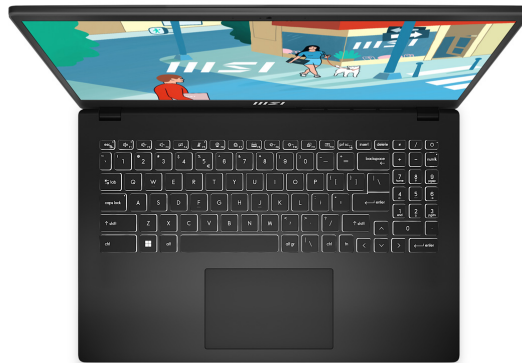

MSI Modern 15 B13M - i7 13th Gen, 16GB RAM, 512GB Storage (Black)

Model No: MSI-MOD15-B13M-I7-BLK

Price:

Rs. 325,999

Warranty:

2 Years(s) manufacturer warranty.

2 Year Warranty (System) 1 Year Warranty (Battery + Adapter)