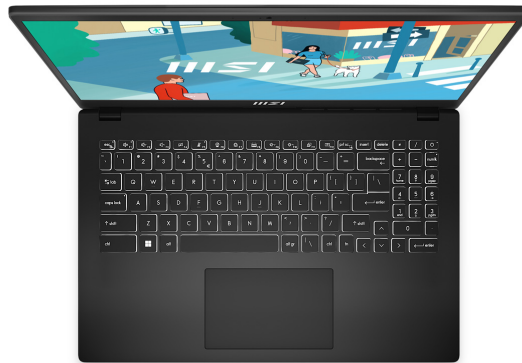

MSI Modern 15 B13M - i7 13th Gen, 16GB RAM, 512GB Storage (Black)

Model No: MSI-MOD15-B13M-I7-BLK

Price:

Rs. 343,199

Warranty:

2 Years(s) manufacturer warranty.

2 Year Warranty (System) 1 Year Warranty (Battery + Adapter)