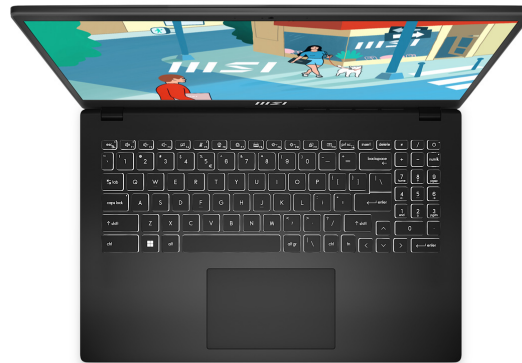

## MSI Modern 15 B13M - i3 13th Gen, 8GM RAM, 512GB Storage (Black)

Model No: MSI-MOD15-B13M-I3-BLK