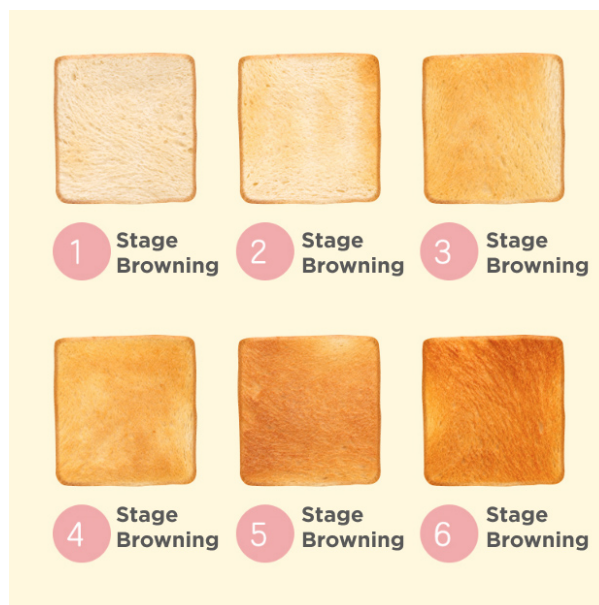

Price:

Rs. 7,999

Warranty:

---

1 Years(s) manufacturer warranty.
1 Year Manufacturer Warranty.