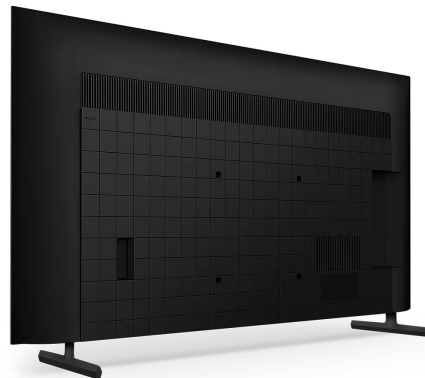

SONY

Sony 55" X80L 4K UHD HDR Google TV (KD-55X80L)

Model No: KD-55X80L

Price:

Rs. 559,999

Warranty:

3 Years(s) manufacturer warranty.
3 Year Warranty.

Delivery:

Specifications:

- Type: SMART TV (ANDROID TV)
- Screen Size: 55"
- Display Type: LCD
- Display Resolution: 3840x2160
- Color: Black
- Refresh Rate: Panel: 60Hz
- Backlight Type: Direct LED
- Design - Frame Colour: Black
- Design - Stand Design: Slim T shaped wedged stand
- Picture (Processing) - Colour Enhancement: 4K HDR Processor X1™
- Picture (Processing) - Clarity Enhancement: 4K X-Reality™ PRO
- Picture (Processing) - Contrast Enhancement: Object-based HDR remaster, Dynamic Contrast Enhancer
- Picture (Processing) - HDR (High Dynamic Range) Compatibility: Yes(HDR10, HLG, Dolby Vision)
- Picture (Processing) - Picture Processor: 4K HDR Processor X1™
- Picture (Processing) - Motion Enhancer: Motionflow™ XR 200 (Native 50Hz), Auto mode
- Picture (Processing) - Video Signal Support: HDMI™ signal :4096x2160p(24,50,60Hz), 3840x2160p(24,25,30,50,60Hz), 1080p(30,50,60Hz), 1080/24p, 1080i(50,60Hz), 720p(30,50,60Hz), 720/24p, 576p, 480p
- Sound (Speakers / Amplifier) - Speaker Type: Bass Reflex Speaker X-Balanced Speaker
- Sound (Speakers / Amplifier) - Audio Power Output: 10W + 10W
- Sound (Processing) - Dolby Audio Format Support: Dolby™ Audio, Dolby™ Atmos
- Sound (Processing) - DTS Audio Format Support: DTS Digital Surround
- Software - Electronic Program Guide (EPG): Yes
- Software - On/Off Timer: Yes
- Software - Sleep Timer: Yes
- Software - Closed Captions (Analog/Digital): Analogue)No (Digital)Subtitle
- Software - Voice Search: (Voice Search)Yes4/(Built-in Mic)Yes
- Software - Text Magnification: Yes