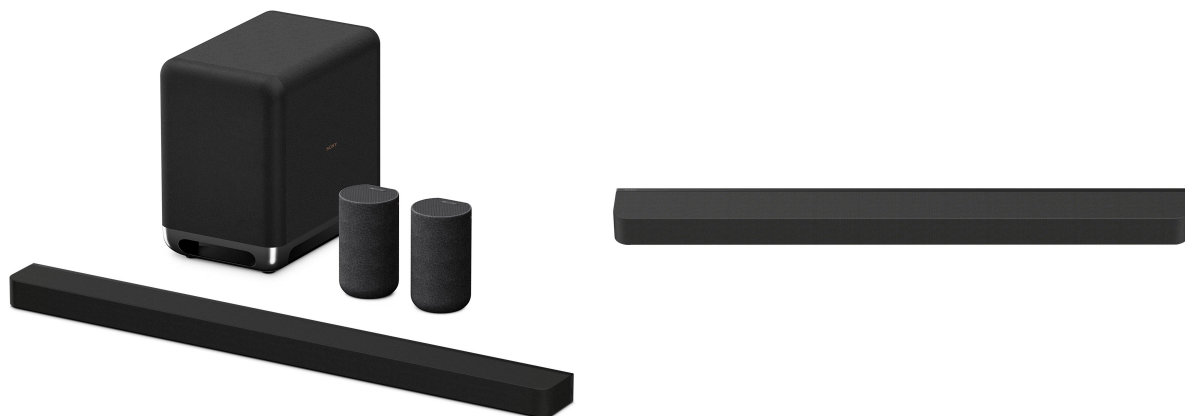

SONY

Sony HT-A8000 Bravia Theatre Bar 8 With RS5 Speakers And SW5 Subwoofer

Model No: HT-A8000-RS5-SW5

Price:

Rs. 1,088,999

Warranty:

1 Years(s) manufacturer warranty.
1 Year Manufacturer Warranty.

Delivery:

Specifications:

- :Name: SONY A8000 SOUNDBAR, RS5 SPEAKERS,SW5 SUBWOOFER
- :Warranty: 1 Year Manufacturer Warranty
- :Type: Soundbar, rear speakers, subwoofer
- :Power Output: Rear speakers: 180W(L:90W+R:90W), Subwoofer: 300W
- :Speaker System: 5.0.2 ch (11 speaker inits) soundbar with rear speakers and subwoofer
- :Surround: S-Force PRO,Vertical Surround Engine
- :Sound Features: 360 Spatial sound mapping, Dolby Speaker Virtual, DTS Virtual: X
- :Bass Boost: Yes
- :Display / Panel: Yes
- :Bluetooth: Bluetooth V5.2
- :NFC: no
- :Wifi: Yes
- :Ethernet: No
- :Tuner: No
- :Lighting Effects: No
- :Karaoke: No
- :Speaker / Woofer Specifications: Amplifier channels - Soundbar: 11ch, Rear speakers: 6ch (L:3ch+R:3ch), Subwoofer: 1ch
- :Playable Discs (Video): No
- :Convenience Features: Night Mode,Voice Mode
- :Inputs: 1x HDMI 2.1 - ARC/Audio/Video/eARC
- :Outputs: 1x HDMI 2.1 - ARC/eARC/Audio/Video, 1x 1/8" / 3.5 mm - Audio
- :Remote Control: Yes
- :Play Time: Rear speakers: 10 hours
- :Charging Time: Rear speakers: 4 hours
- :Power Consumption: Soundbar: 60W, subwoofer: 43W
- :Dimensions: Soundbar: 1100 x 64 x 113 mm, rear speakers; 145x250x134mm, Subwoofer; 277 X 409 X 422mm
- :Weight: Subwoofer: 4.7kg, rear speakers: 2.4kg, subwoofer: 13kg
- :Colors: Black