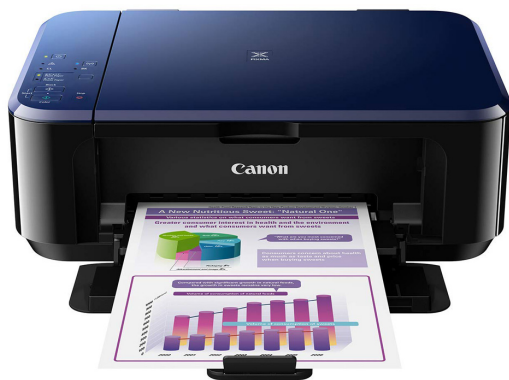

Canon Inkjet Printer - PIXMA E560

Model No: CAN-I-E560

Price:

Rs. 53,500

Warranty:

1 Year(s) manufacturer warranty.
1 Year Manufacturer Warranty.

Delivery:

Delivery - Standard 3 To 5 Working Days.

Specifications:

- Type: Inkjet Printer
- Model: E 560
- Printing Resolution: 4800 (horizontal) x 600 (vertical) dpi
- Print Head / Ink - Number of Nozzles: Total 1,792 nozzles
- Print Head / Ink - Ink Bottles / Toner Cartridge: FINE Cartridge
- Print Speed: Approx. 8.6ipm
- Printable Width - Bordered: Up to 203.2mm (8 inches)
- Printable Width - Borderless: Up to 203.2mm (8 inches)
- Printable Area - Borderless Printing: (Supported Paper Size: A4, LTR,
- Printable Area - Bordered Printing: Left / Right margin: each 3.4mm
- Recommended Printing Area: Top margin: 32.6mm/ Bottom margin 35.2mm
- Paper Size: A4, A5, B5, Letter, Legal
- Paper Handling (Rear Tray): A4, A5, B5, Letter = 60, Legal = 10
- Paper Handling (Front Tray): A4, A5, B5, Letter = 60, Legal = 10
- Paper Weight: Plain Paper: 64 - 105g/m²
- Ink End Sensor: Dot count
- Print Head Alignment: Manual
- Scan - Scanner Type: Flatbed
- Scan - Scanning Method: CIS (Contact Image Sensor)
- Scan - Optical Resolution: 1200 x 2400dpi
- Scan - Scanning Bit Depth (Input / Output): 16bit / 8bit (grayscale) / 48bit / 24bit (color)
- Scan - Line Scanning Speed: 1.2ms/line (300dpi)
- Scan - Scanning Speed: Approx. 19secs
- Scan - Maximum Document Size: A4 / Letter (216 x 297mm)
- Copy - Maximum Document Size: A4 / Letter (216 x 297mm)
- Copy - Compatible Media: Plain Paper
- Copy - Image Quality: Plain Paper: Draft, Standard
- Copy - Copy Speed: Approx. 30secs
- Copy - Multiple Copy: 1 - 21 pages
- Bluetooth / NFC / Wifi: WIFI