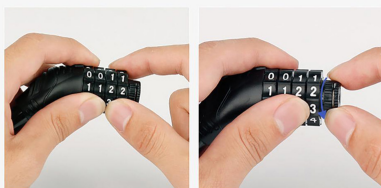

Global Tools Bike Lock - ATCBLGTNUM - With 4 Digit Password - Premium (1 cm x 53 cm)

Model No: BY-ATCBLGTNUM

PASSWORD SETTING

step:1

Initial password alignment arrow

step:2

Rotate the lock as shown

step:3

step:4

Price:

Rs. 999

Warranty:

0 No(s) manufacturer warranty.