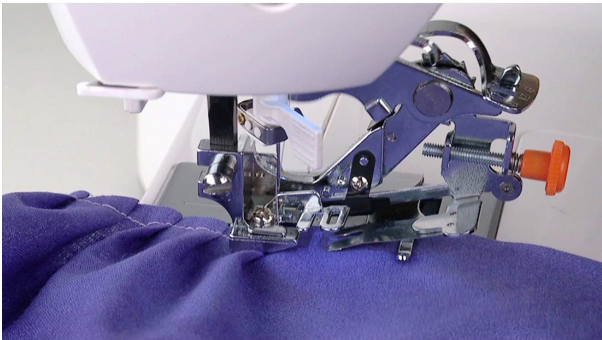

SINGER®

Singer Ruffler Foot (250027013-06)

Model No: 250027013-06

Price:

Rs. 3,285

Warranty:

0 No(s) manufacturer warranty.

Delivery: